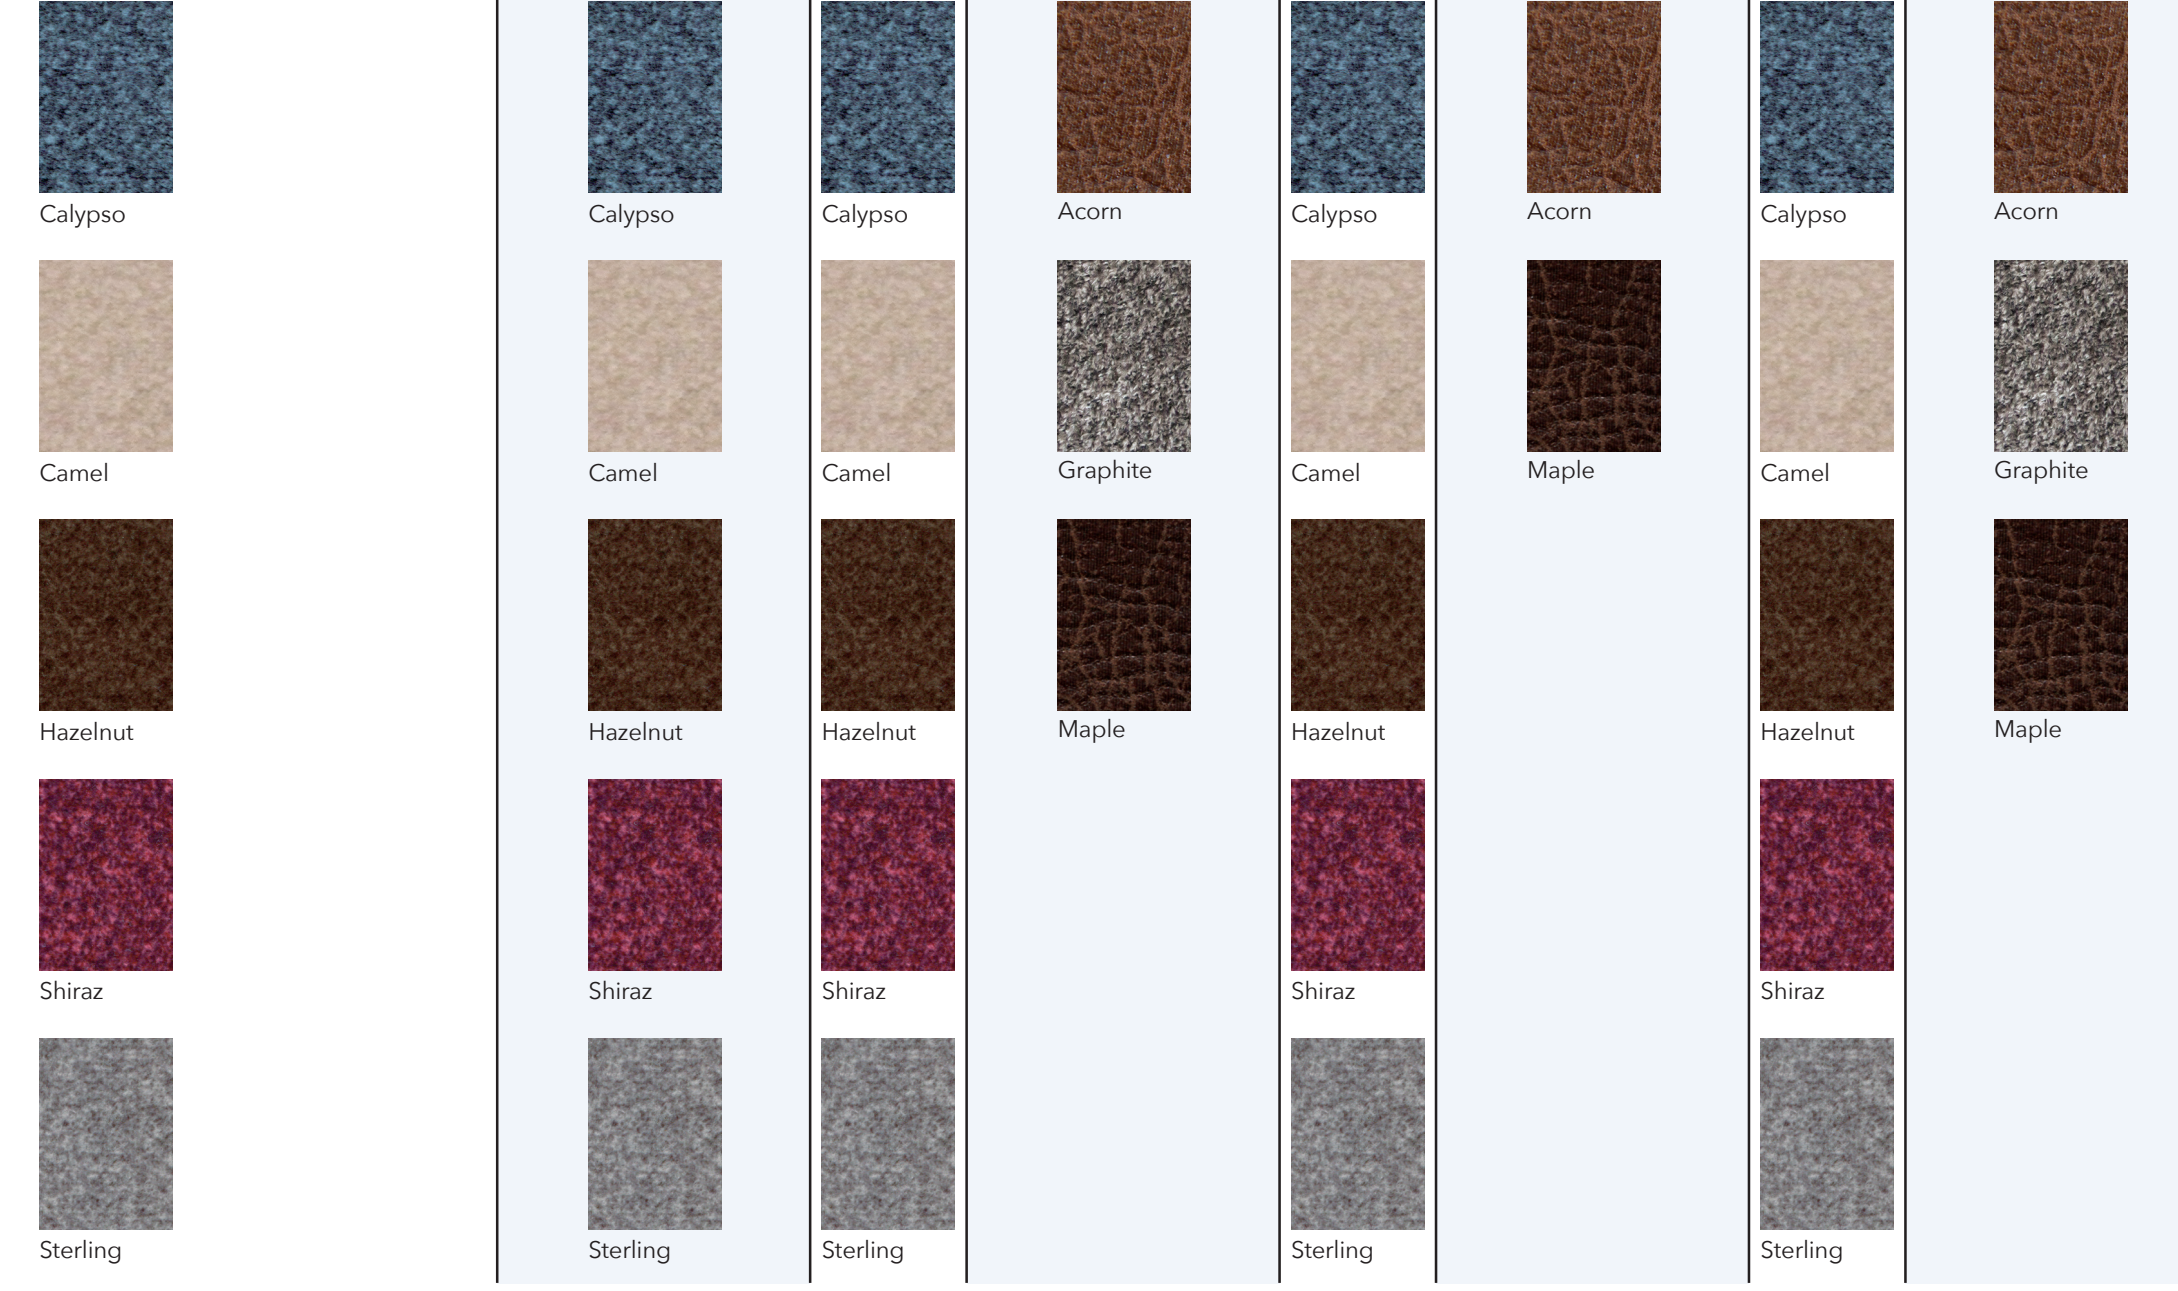

LiftChair.com 1-800-798-2499 Call For Daily Specials In Stock Lift Chairs Ship Within 48 Hours

Table with columns for chair models (CLOUD, EZ SLEEPER, TITAN, REGAL, RHEA, DIONE, COMFORTER WITH MAXICOMFORT, COMFORTER, COMFORTER WIDE, RELAXER, CAMBRIDGE, ELARA) and rows for specifications (Model Number, Size, Weight Capacity, Positioning, etc.).

Standard Fabrics Shown
Upcharge applies to all crossover fabrics.

Comforter Series only by Golden!
small to TALL
WE BUILD THEM ALL

Standard Fabrics Shown
Upcharge applies to all crossover fabrics.

LEAD TIMES:
Option 1: 24-48 hours
Option 2: 8 Weeks